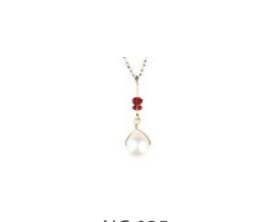

NG 025
White Freshwater Pearl Garnets Necklace
14k Gold Bar & Chain