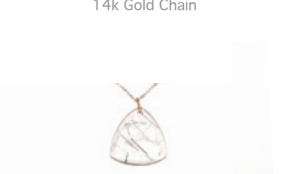

NG 008
Rhudlated Quartz Triangle Necklace
14k Gold Chain