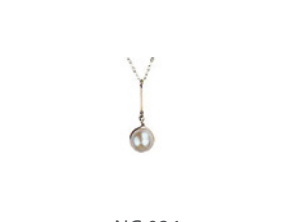

NG 025
White Freshwater Pearl Garnets Necklace
14k Gold Bar & Chain

NG 024
Grey Freshwater Pearl Necklace
14k Gold Bar & Chain